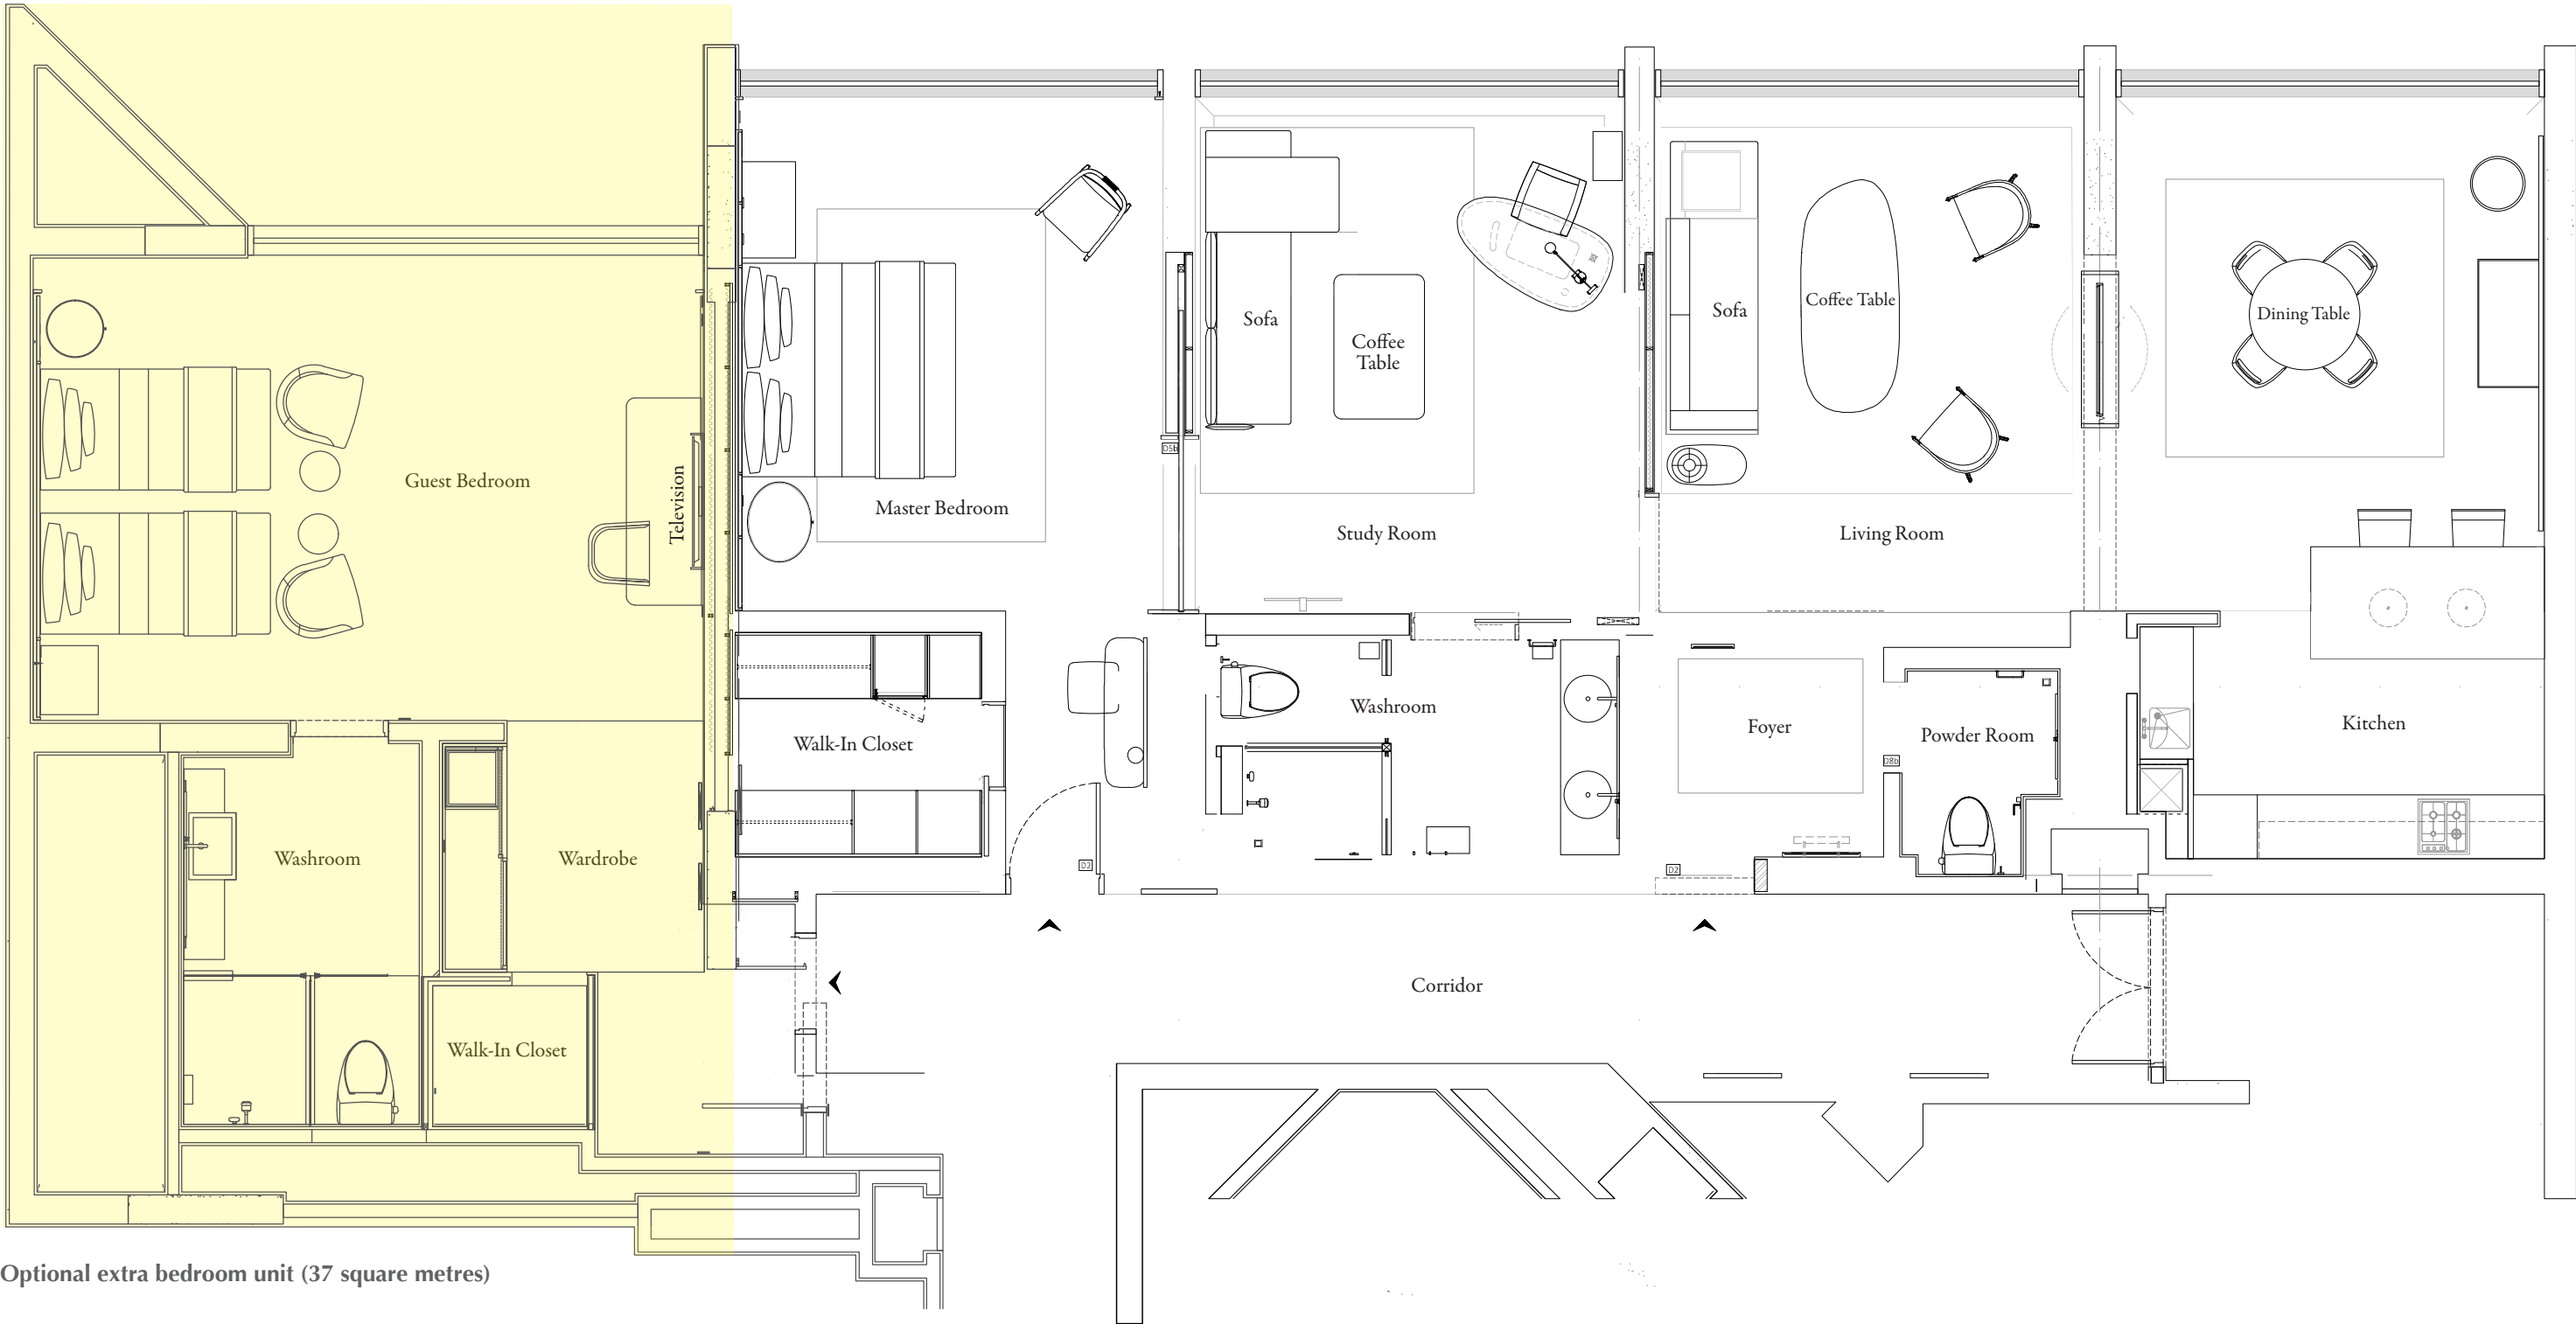

Bay View Residential Suite

Optional extra bedroom unit (37 square metres)